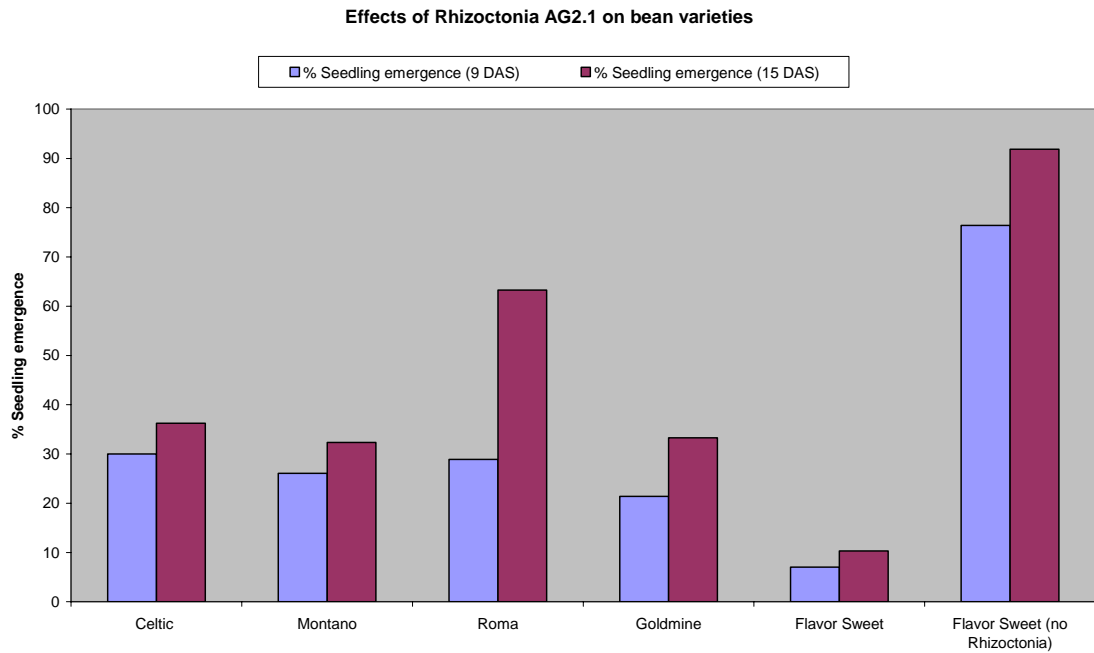

Bean varieties in soil inoculated with Rhizoctonia AG2.1

In-furrow soil treatment applications - effects on Celtic bean variety in soil inoculated with Rhizoctonia AG2.1

In-furrow spray application

Rhizolex treatment - early & even seedling emergence