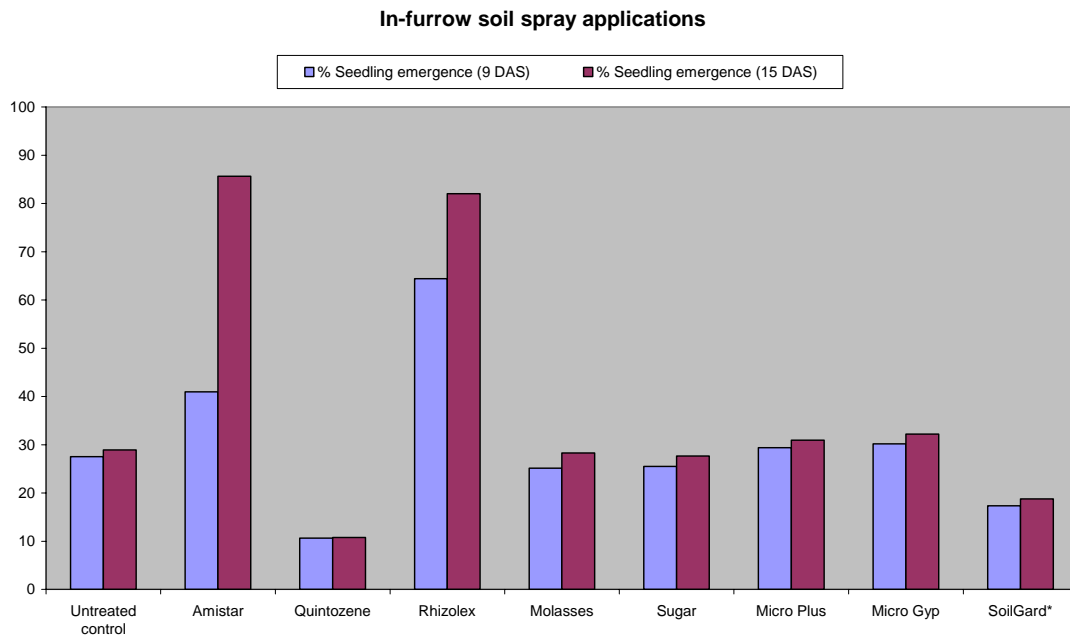

Bean varieties in soil inoculated with Rhizoctonia AG2.1

In-furrow soil treatment applications - effects on Celtic bean variety in soil inoculated with Rhizoctonia AG2.1

In-furrow spray application

Rhizolex treatment - early & even seedling emergence